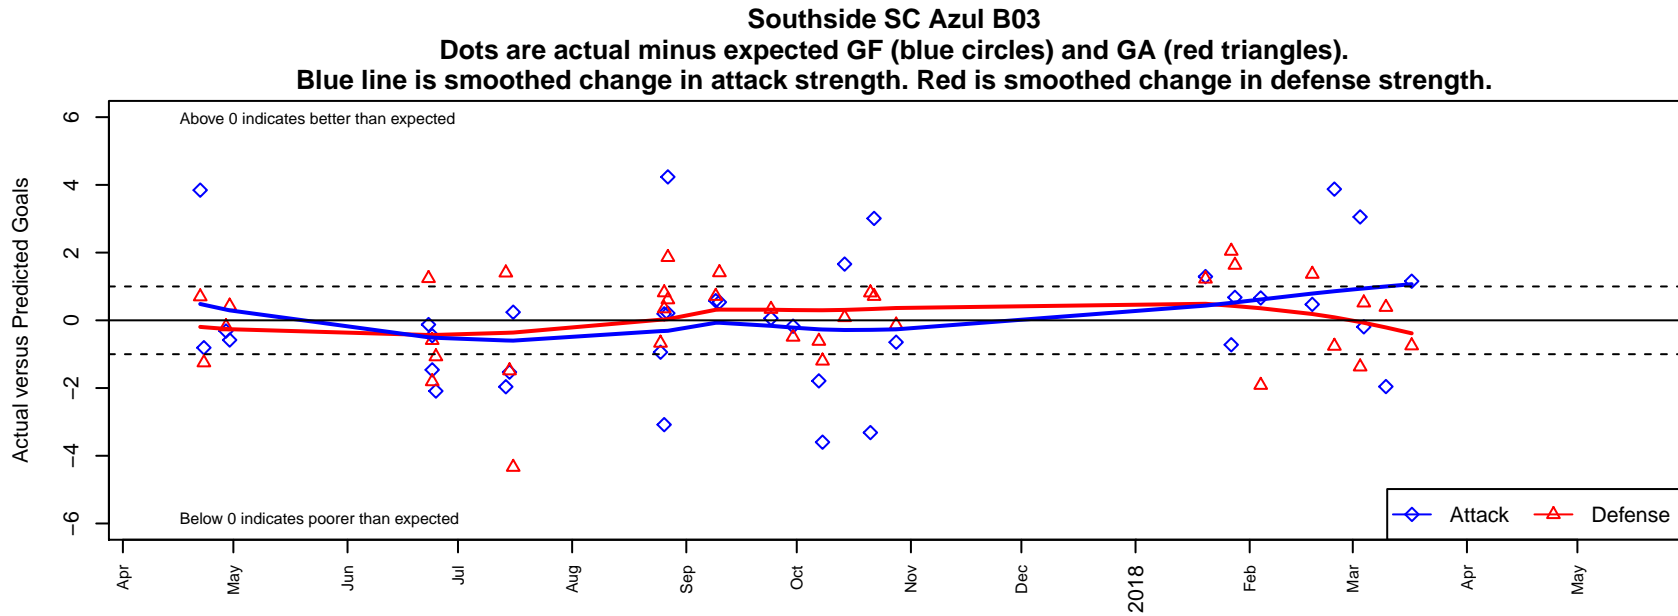

## Southside SC Azul B03

Southside SC  
 Tigard, OR  
 B03 total strength=1433  
 attack=11.94 defense=6.73  
 fall league = PTT B03 Div 1 White  
 spr league = PTT Win B03 Premier

alt names used:  
 SOUTHSIDE AZUL (OR)  
 SSC 03B Azul  
 SSC B03 Azul  
 SOUTHSIDE AZUL  
 SSC 03B Azul

**attack and defense variance (black dot)  
relative to other teams  
and top 10 in region**

**attack and defense rating  
relative to others at age  
and all opponents in last 13 months**

**Performance relative to 13 month average**