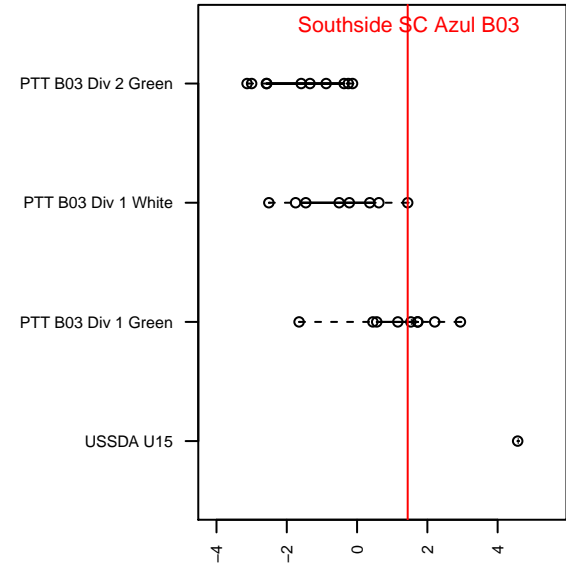

## Southside SC Azul B03

Southside SC  
 Tigard, OR  
 B03 total strength=1433  
 attack=11.94 defense=6.73  
 fall league = PTT B03 Div 1 White  
 spr league = PTT Win B03 Premier

alt names used:  
 SOUTHSIDE AZUL (OR)  
 SSC 03B Azul  
 SSC B03 Azul  
 SOUTHSIDE AZUL  
 SSC 03B Azul

**attack and defense variance (black dot)  
relative to other teams  
and top 10 in region**

**attack and defense rating  
relative to others at age  
and all opponents in last 13 months**

**Performance relative to 13 month average**